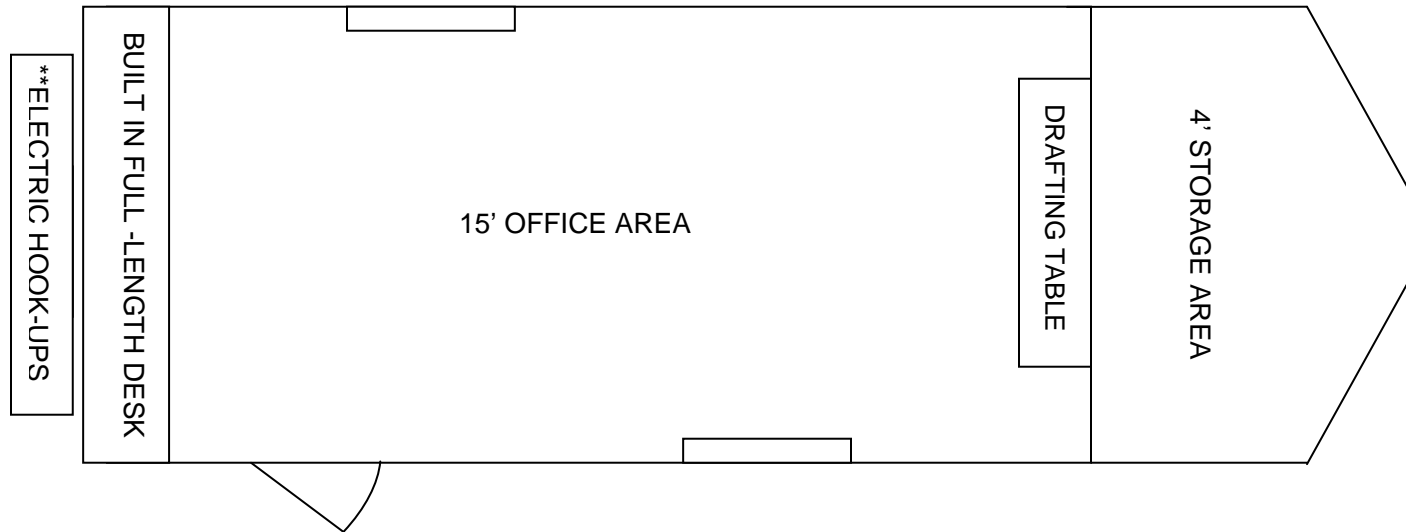

CALL TODAY TO SCHEDULE DELIVERY

800-759-4459

20' OFFICE/STORAGE COMBO

- Ground Level - No Set-up Needed
- Lock Box on Storage Doors
- Central Heating & Cooling
- Commercial Flooring
- Commercial Steel Entry Door w/ Deadbolt
- Computer & Phone Hook-ups
- Drafting Table & Built-in Desk