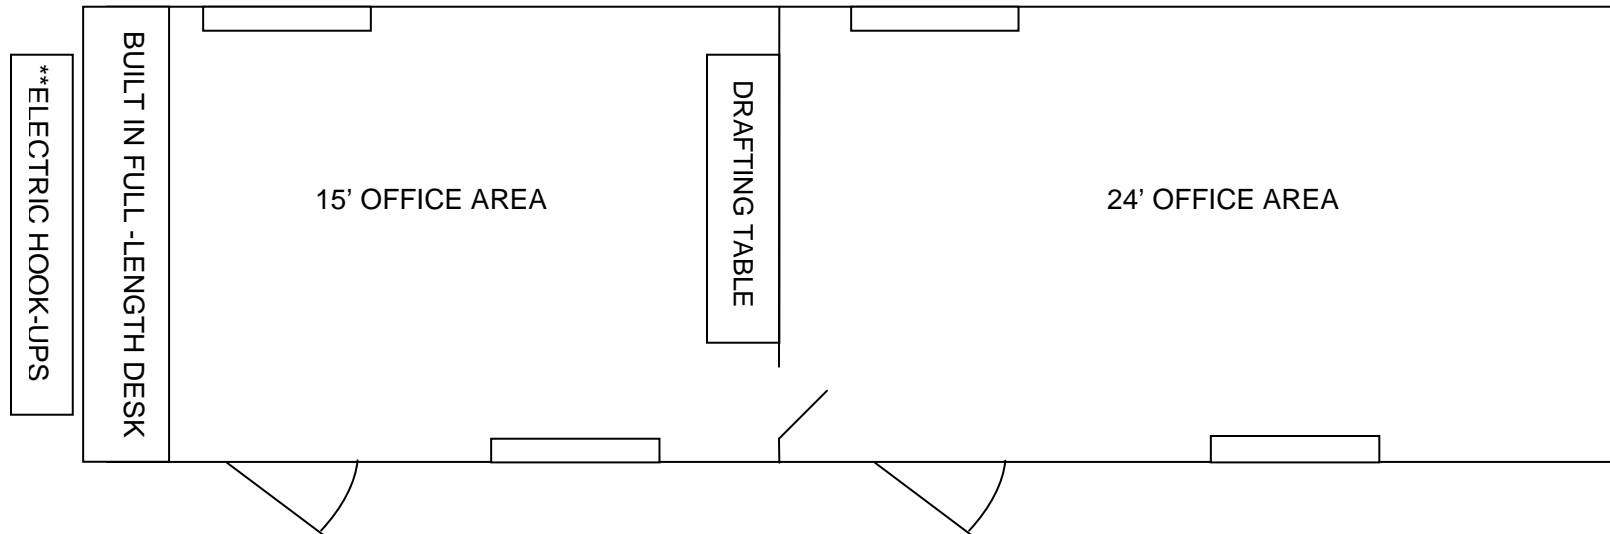

**CALL TODAY TO SCHEDULE DELIVERY**

**800-759-4459**

**40' DOUBLE OFFICE CONTAINER**

- Ground Level - No Set-up Needed
- Central Heating & Cooling
- Commercial Flooring
- Commercial Steel Entry Door w/ Deadbolt
- Computer & Phone Hook-ups
- Drafting Table & Built-in Desk