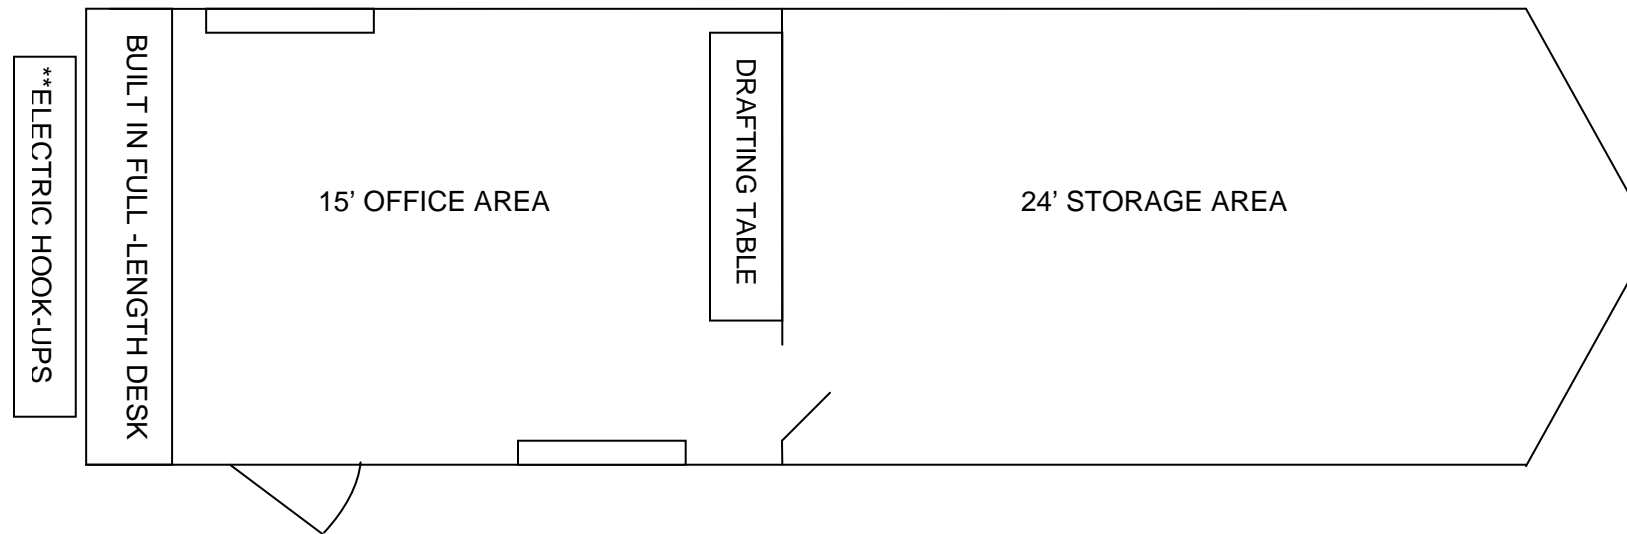

CALL TODAY TO SCHEDULE DELIVERY

800-759-4459

40' OFFICE/STORAGE COMBO

- Ground Level - No Set-up Needed
- Lock Box on Storage Doors
- Central Heating & Cooling
- Commercial Flooring
- Commercial Steel Entry Door w/ Deadbolt
- Computer & Phone Hook-ups
- Drafting Table & Built-in Desk